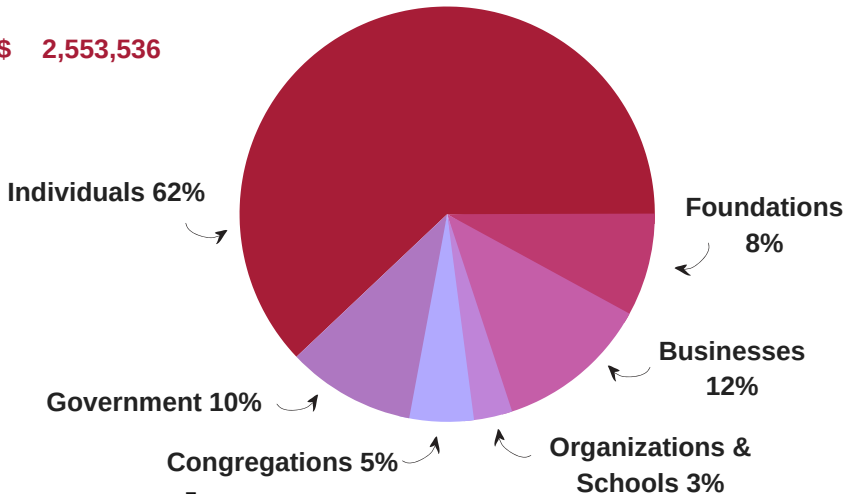

FY2020 Financial Summary

ASSETS

Current Assets

Cash & Cash Equivalents	$	1,729,227
Receivables	$	182,795
Inventory	$	210,620
Prepaid Expenses	$	17,258
Total Current Assets	$	2,139,900

Net Fixed Assets	$	397,120
Total Other Assets	$	16,516
TOTAL ASSETS	$	2,553,536

LIABILITIES & NET ASSETS

Current Liabilities

Accounts Payable	$	5,407
Accrued Wages & Benefits	$	84,859
Deferred Revenue	$	160,635
Refundable Advance	$	185,800
Restricted Cash Payable	$	3,779
Collaborative Arrangement Payable	$	26,777
Total Current Liabilities	$	467,257

Net Assets

Without Donor Restrictions	$	1,985,389
With Donor Restrictions	$	100,890
Total Net Assets	$	2,086,279

TOTAL LIABILITIES & NET ASSETS

$ 2,553,536

REVENUE

In-kind Contributions	$	2,406,393
Individuals	$	1,503,236
Foundations	$	187,715
Corporations & Business	$	298,232
Organizations & Schools	$	70,327
Congregations	$	122,888
Government	$	253,458
Fiscal Agent+	$	84,165
TOTAL REVENUE	$	4,926,413

EXPENSES

Program Expenses:		
Food Assistance	$	3,216,150
Financial Assistance	$	357,726
Employment Assistance	$	82,978
Management & General	$	112,877
Fundraising & Development	$	373,283
Fiscal Agent+	$	84,165
TOTAL EXPENSES	$	4,227,179

+ICA is the fiscal agency for the Blake Road Corridor Collaborative

Sources of Cash Contributions:

88% of all expenses go directly toward ICA programming to help our neighbors